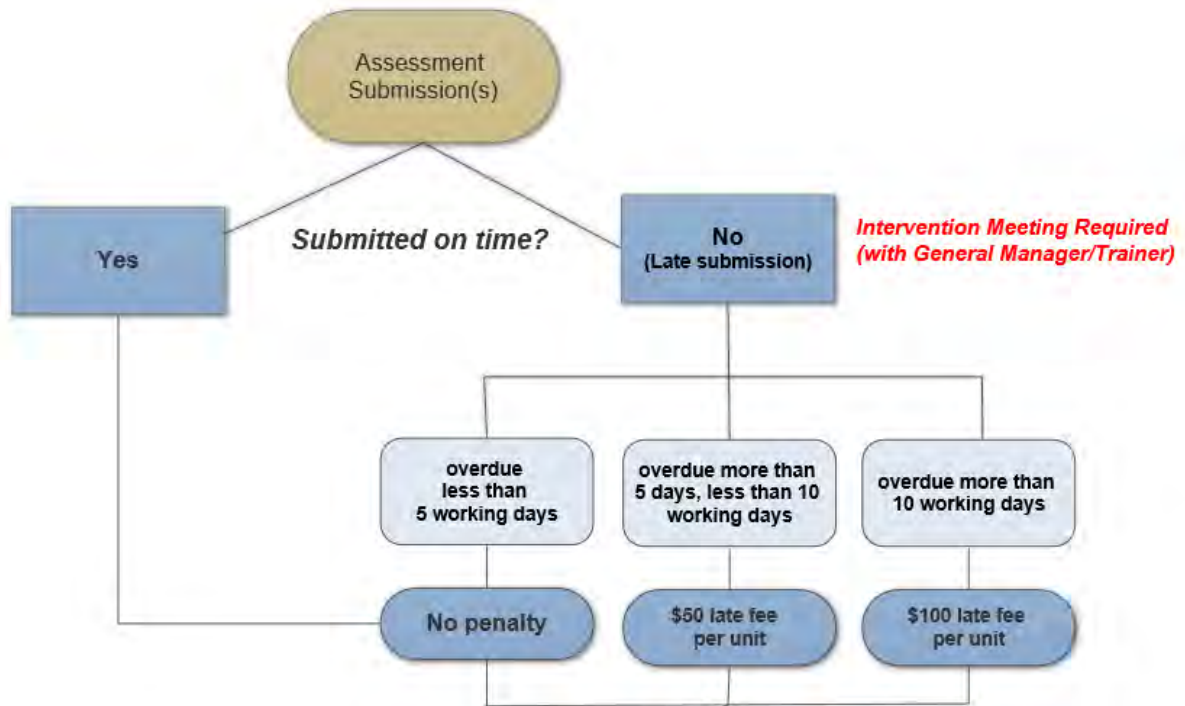

**Assessment Late submission & Re-submission policy**

Result will be released in 2 weeks

Note: To ensure satisfactory course progress, student performance will be reviewed at the completion of each assessment within the term.