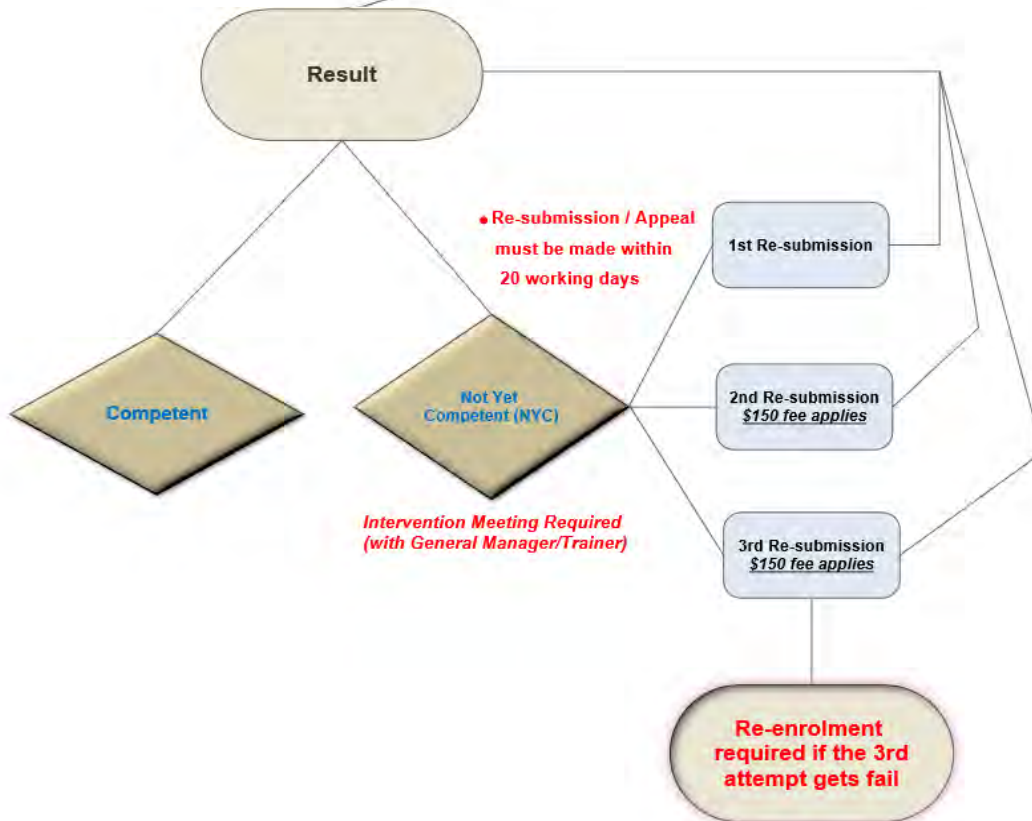

**Assessment Late submission & Re-submission policy**

Result will be released in 2 weeks

Note: To ensure satisfactory course progress, student performance will be reviewed at the completion of each assessment within the term.